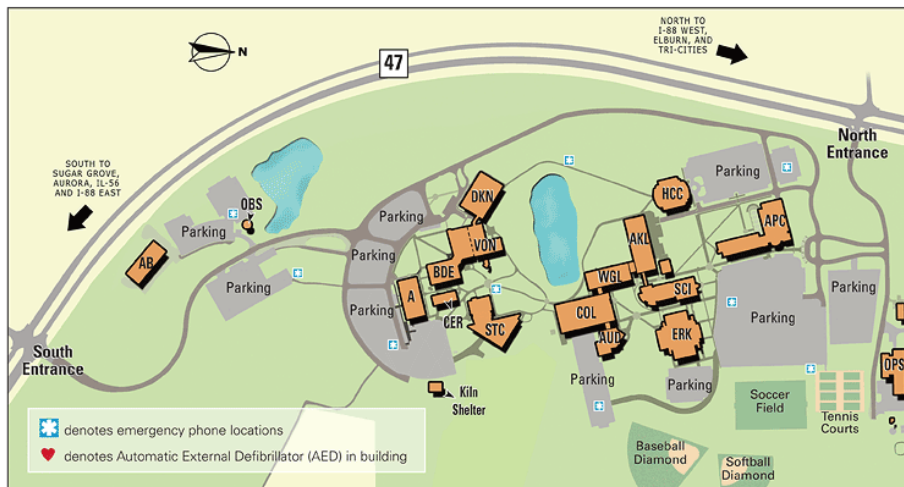

6:30-8 PM

Sugar Grove Campus

APC, Room 110 A/B

Free for All Waubonsee students.

*Fox Valley Association for the Education of Young Children
 will cover the \$5 fee for all AEYC and community members!*

For information, contact Carla Ahmann at 630-466-2311

SUGAR GROVE CAMPUS

A Building A ♥	CER Ceramics	OPS Campus Operations
AB Auto Body	COL Collins Hall ♥	SCI Science Building ♥
AKL Akerlow Hall	DKN Dickson Center ♥	STC Student Center ♥
APC Academic and Professional Center ♥	ERK Erickson Hall ♥	VON Von Ohlen Hall
AUD Auditorium ♥	HCC Henning Academic Computing Center	WGL Weigel Hall
BDE Bodie Hall ♥	OBS Observatory	